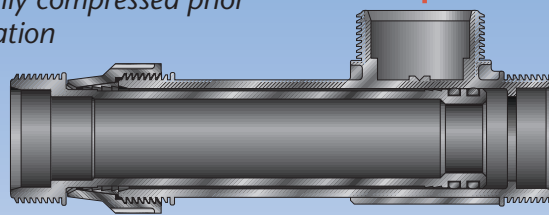

**NO MORE GUESSWORK!**  
Simply fit one end and slide into place... you'll never need 2 fittings again!

## TELESCOPIC JOINER/BRANCH TAKE-OFF

\*Appropriate inserts or collets are packaged with fitting.

\*Shown fully extended (Rural option)  
\*Also available as metric option

Follow installation instructions to convert to a tee.

## TELESCOPIC JOINER/BRANCH TAKE-OFF

Shown fully compressed prior to installation

## TELESCOPIC TEE

Shown partially extended

RURAL END ASSEMBLY

METRIC END ASSEMBLY

MALE BSP ASSEMBLY

FEMALE BSP ASSEMBLY

RURAL END ASSEMBLY

METRIC END ASSEMBLY