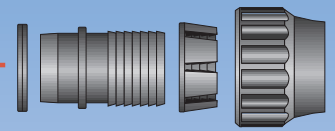

## TELESCOPIC JOINER/BRANCH TAKE-OFF

Shown fully compressed prior to installation

## TELESCOPIC TEE

Shown partially extended

RURAL END ASSEMBLY

METRIC END ASSEMBLY

MALE BSP ASSEMBLY

FEMALE BSP ASSEMBLY

RURAL END ASSEMBLY

METRIC END ASSEMBLY

MALE BSP ASSEMBLY

FEMALE BSP ASSEMBLY

**No other fitting offers this level of versatility!**

Guyco GXT is Australia's first and only telescopic fitting range for poly pipe. For Rural B pipe the fittings feature Guyco Rural end assemblies, the fastest, simplest fitting for rural poly pipe... and Plassim end assemblies for metric poly pipe. The GXT Joiner/Branch Take-off features a take-off facility that can be tapped at any time. The GXT Tee can facilitate both male and female take-offs simply by using the appropriate Guyco adaptor kits. **All threaded ends/take-offs of the fitting body are totally interchangeable!**