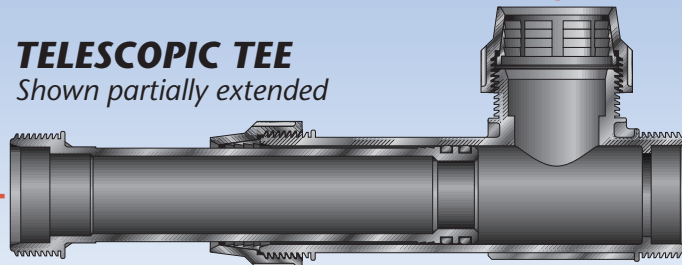

**NO MORE GUESSWORK!**  
Simply fit one end and slide into place... you'll never need 2 fittings again!

## TELESCOPIC JOINER/BRANCH TAKE-OFF

\*Appropriate inserts or collets are packaged with fitting.

\*Shown fully extended (Rural option)  
\*Also available as metric option

Follow installation instructions to convert to a tee.

## TELESCOPIC JOINER/BRANCH TAKE-OFF

Shown fully compressed prior to installation

## TELESCOPIC TEE

Shown partially extended

RURAL END ASSEMBLY

METRIC END ASSEMBLY

MALE BSP ASSEMBLY

FEMALE BSP ASSEMBLY

RURAL END ASSEMBLY

METRIC END ASSEMBLY