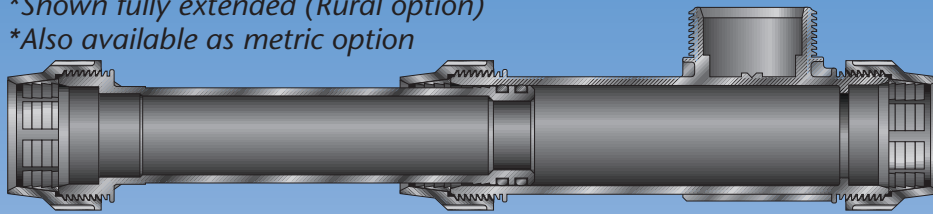

# You talked... we listened!

For years farmers and irrigators have voiced their frustrations of repairing or tapping into existing pipelines.

**NO MORE EXCESSIVE DIGGING!**  
Only requires immediate area of the pipe to be exposed!

**NO MORE GUESSWORK!**  
Simply fit one end and slide into place... you'll never need 2 fittings again!

## TELESCOPIC JOINER/BRANCH TAKE-OFF

\*Appropriate inserts or collets are packaged with fitting.

\*Shown fully extended (Rural option)  
\*Also available as metric option

Follow installation instructions to convert to a tee.

## TELESCOPIC JOINER/BRANCH TAKE-OFF

Shown fully compressed prior to installation